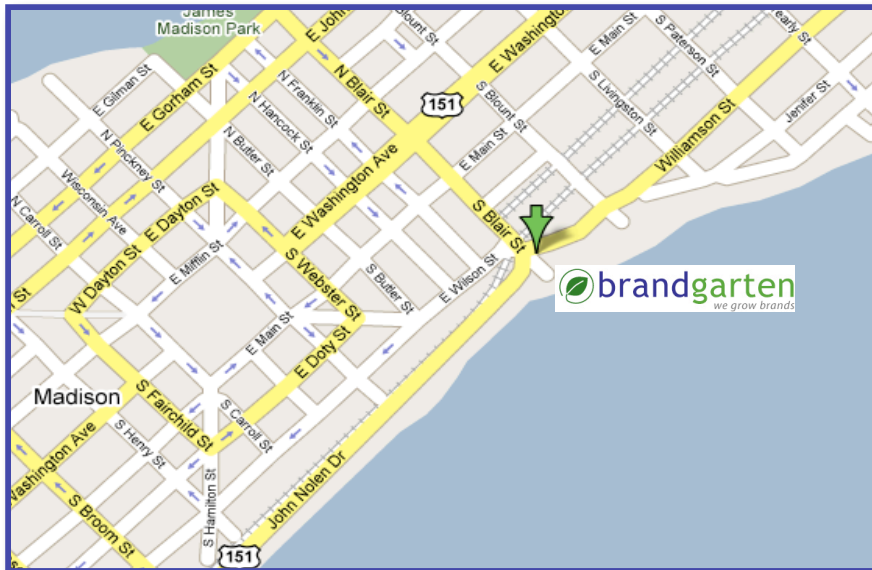

Directions to Brandgarten 613 Williamson Street, Suite 204a

(608) 442-8222

From Chicago

Take I-90 north toward O'Hare/Rockford/Madison. Merge left onto US 12 & 18 W via exit 142A. Merge onto John Nolen Drive via exit 263. Follow John Nolen Drive past Lake Monona (on your right), through the Monona Terrace Convention Center underpass. Just after the underpass, Brandgarten is in the Machinery Row building on your right. Park on the lake side.

From Milwaukee

Take I-94 West to I-30/HWY 151 (East Washington Avenue). Take East Washington Ave for three miles to Blair Street. On Blair Street, turn left. At the end of Blair you will see the Machinery Row building across the street on your left. Brandgarten is in the Machinery Row building on the second floor. Park on the lake side.

From Minneapolis

Take I-94E toward Madison. Merge onto US 51 S via exit 132. Turn right onto E. Washington Avenue three miles to Blair. Left on Blair. At the end of Blair you will see the Machinery Row building across the street on your left. Brandgarten is in the Machinery Row building on the second floor. Park on the lake side.